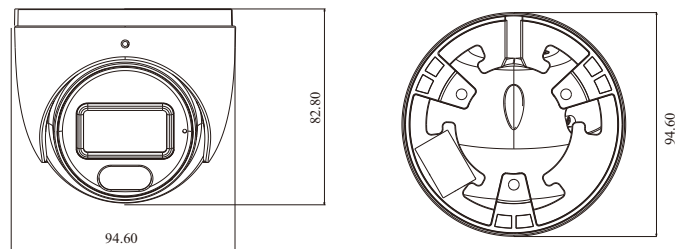

### Pro Series 6MP Dual Illumination Water-proof Dome Network Camera

- H.265+ /H.265 /H.264+ /H.264/MJPEG coding
- Max. resolution: 6MP ( 3200 × 1800)
- Auto day/night switch
- 3D DNR, HWDR, HLC, BLC, etc.
- ROI coding
- Support smart supplement light
- 20~30m white light view distance; 20~30m IR view distance
- DC12V/PoE power supply
- IP 67 ingress protection
- Support three streams
- Support remote monitoring by smart phones& tablet PCs with iOS and Android OS
- Support P2P function
- Support SMD
- Support line crossing detection, region intrusion detection, abandoned/missing object detection, video exception detection

### DORI Distance

Lens	Detect	Observe	Recognize	Identify
2.8mm	69m(226ft)	28m(92ft)	14m(46ft)	7m(23ft)
3.6mm	105m(344ft)	42m(138ft)	21m(69ft)	10m(33ft)
<b>Others</b>				
Power Supply	DC12V/PoE			
Power Consumption	< 6.5W			
Storage Conditions	- 30 °C ~ 65 °C (-22°F~149°F), Humidity: less than 95 % (non-condensing)			
Operating Conditions	- 30 °C ~ 60 °C (-22°F~140°F), Humidity: less than 95 % (non-condensing)			
Dimensions ( mm )	Φ 94.6 × 82.8			
Weight ( net )	Approx. 0.45KG			
Installation	Ceiling mounting; wall mounting			
Certificate	CE, FCC			
Environmental Protection	Complies with Directive EU RoHS, WEEE(2012/19/EU), directive 94/62/EC and REACH(EC1907/2006)			

### DIMENSIONS