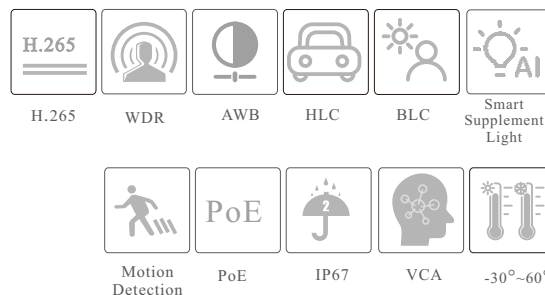

### Pro Series 6MP Dual Illumination Water-proof Dome Network Camera

- H.265+ /H.265 /H.264+ /H.264/MJPEG coding
- Max. resolution: 6MP ( 3200 × 1800)
- Auto day/night switch
- 3D DNR, HWDR, HLC, BLC, etc.
- ROI coding
- Support smart supplement light
- 20~30m white light view distance; 20~30m IR view distance
- DC12V/PoE power supply
- IP 67 ingress protection
- Support three streams
- Support remote monitoring by smart phones& tablet PCs with iOS and Android OS
- Support P2P function
- Support SMD
- Support line crossing detection, region intrusion detection, abandoned/missing object detection, video exception detection